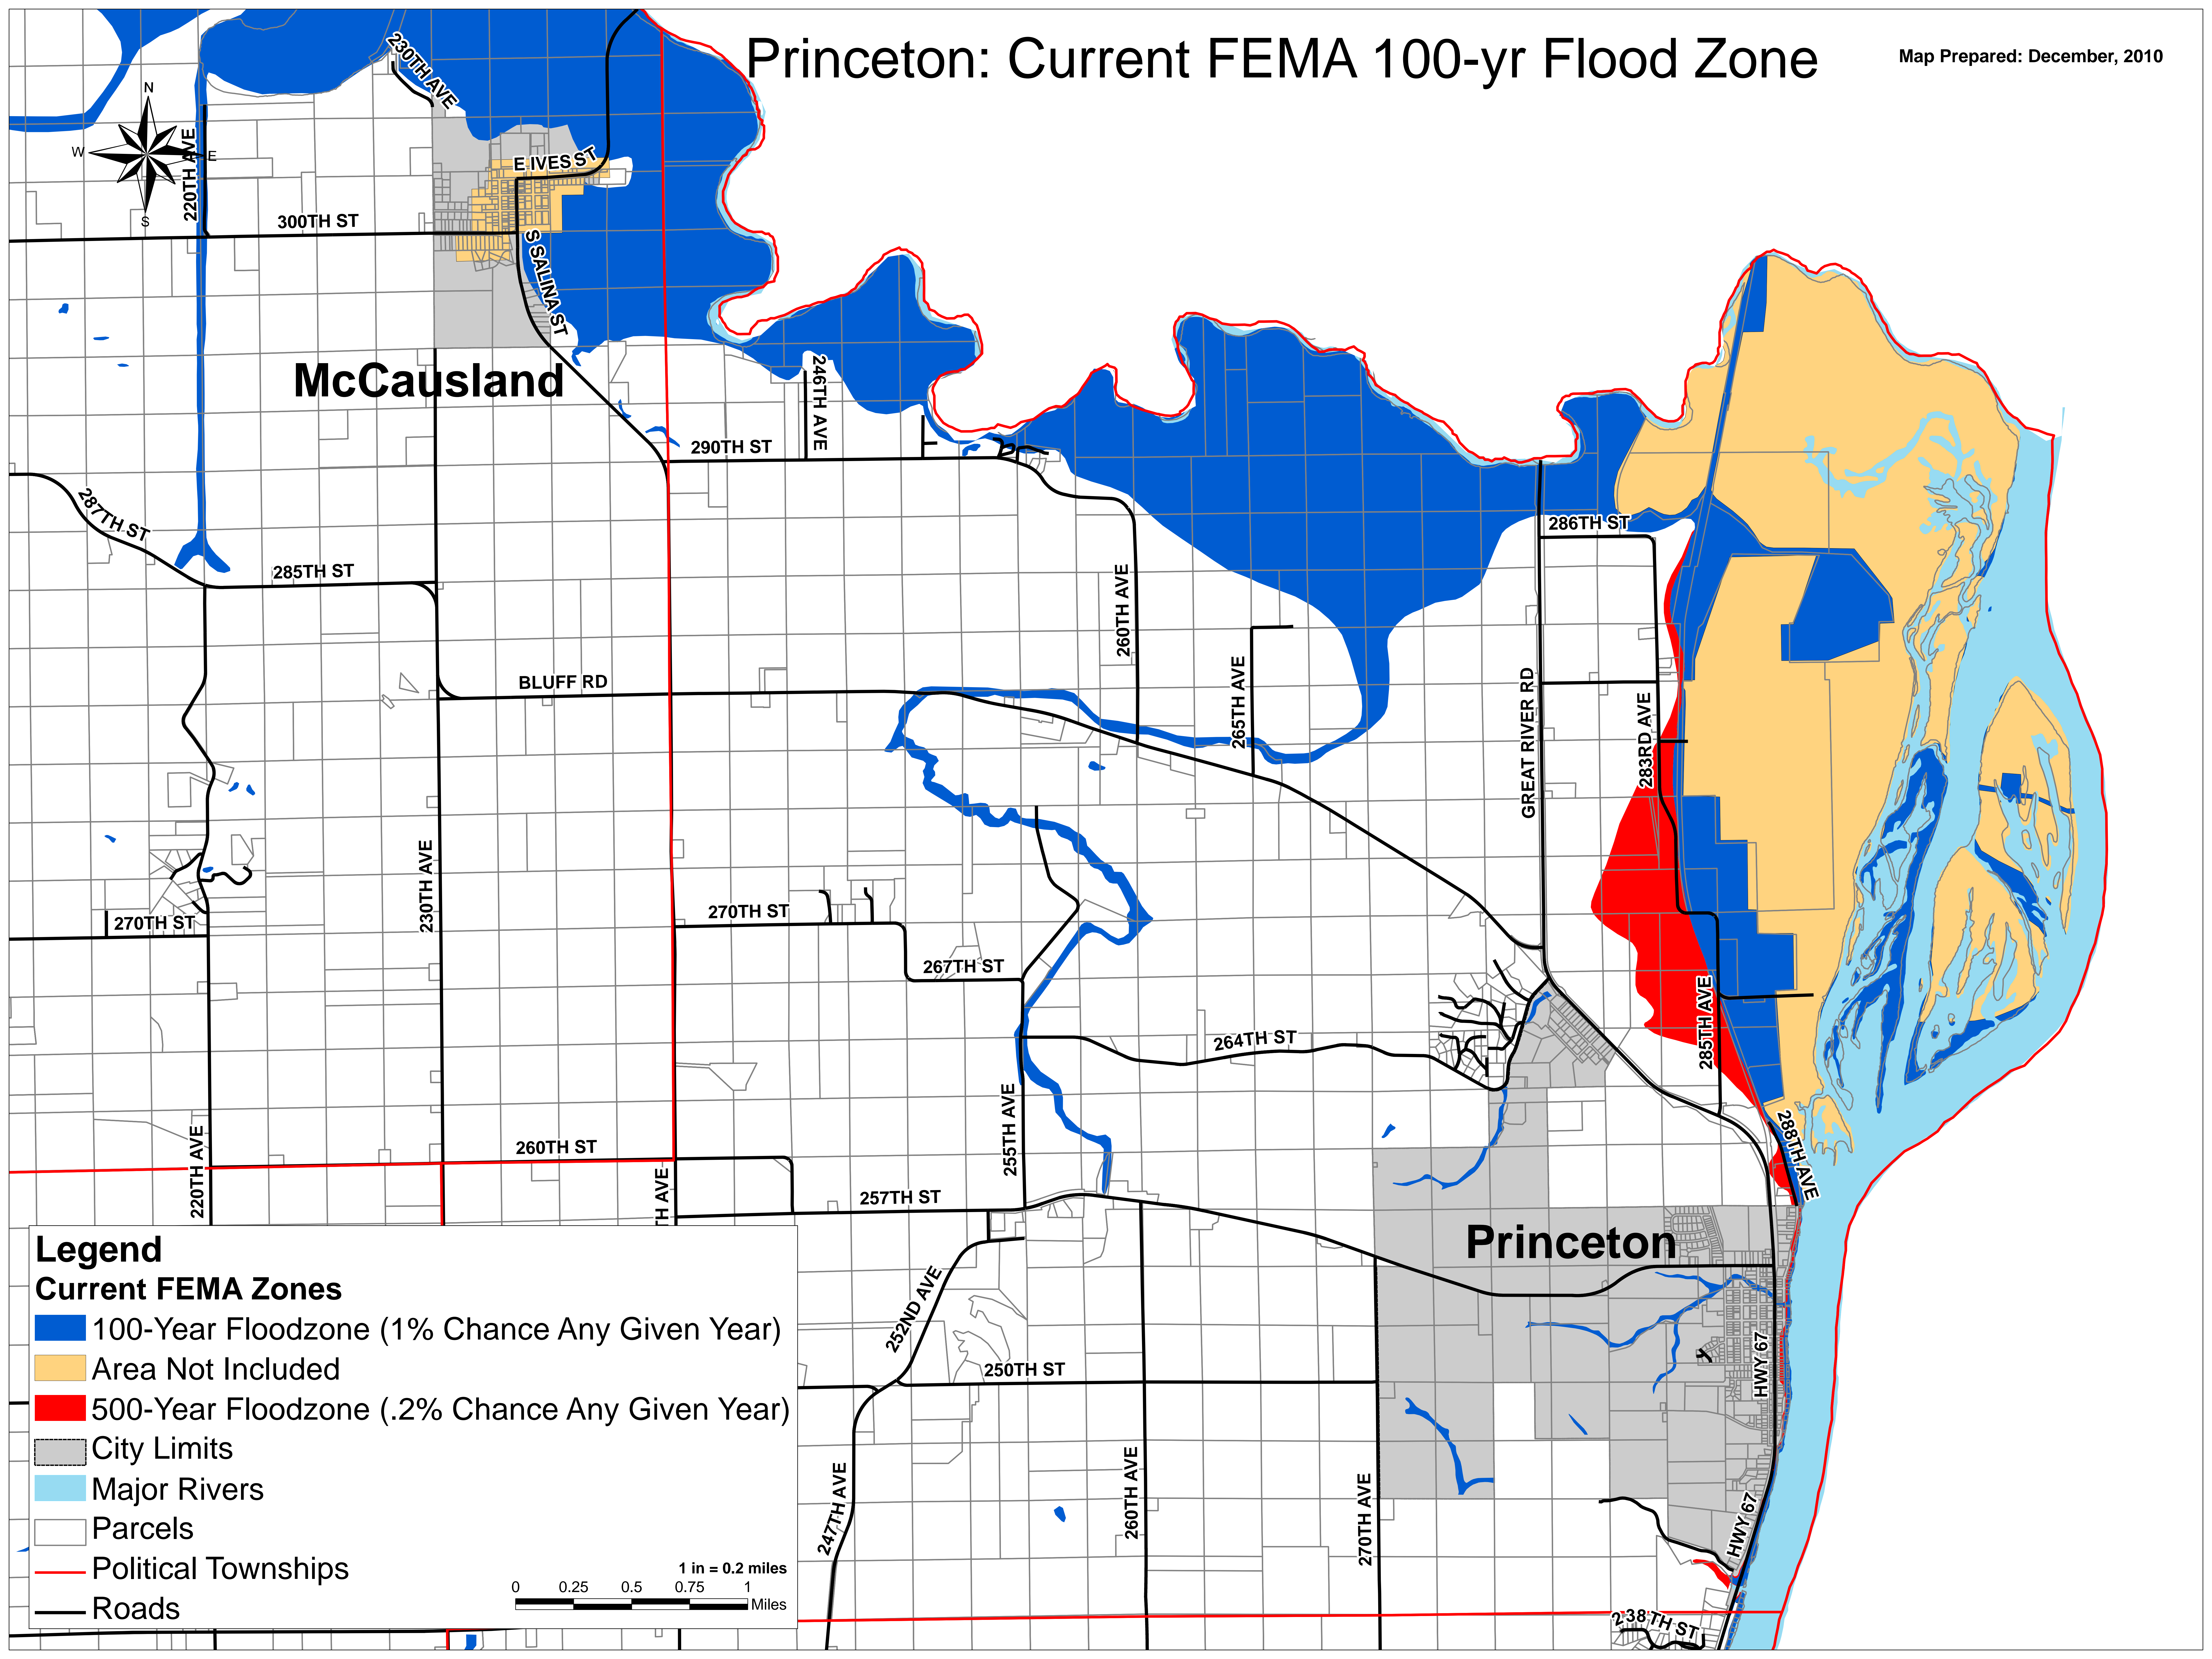

Princeton: Current FEMA 100-yr Flood Zone

Map Prepared: December, 2010

Legend

Current FEMA Zones

- 100-Year Floodzone (1% Chance Any Given Year)
- Area Not Included
- 500-Year Floodzone (.2% Chance Any Given Year)
- City Limits
- Major Rivers
- Parcels
- Political Townships
- Roads

1 in = 0.2 miles
0 0.25 0.5 0.75 1 Miles